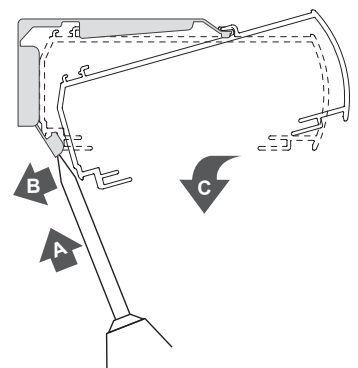

-Your blind Manufacturer

Please read this instructions carefully before fitting the blind

Blinds must be fitted by skilled personnel.
Wrong installation may result in accidents.

Alterations of the blind must be approved by the blind manufacturer.
No screws for fixing are enclosed. Always use appropriate screws and plugs suited for the wall or ceiling material where the blind is fitted!

CHILD SAFETY

See page 4!

↔	
0-900 mm	3
901-1800 mm	4
1801-2700 mm	5
2701-3000 mm	6

OBS! Alltid 2 beslag vid reglagesidan!
Attn.! Always 2 brackets by the pullcord!

1

INSTALLATION

MANÖVRERING

DEMONTERING