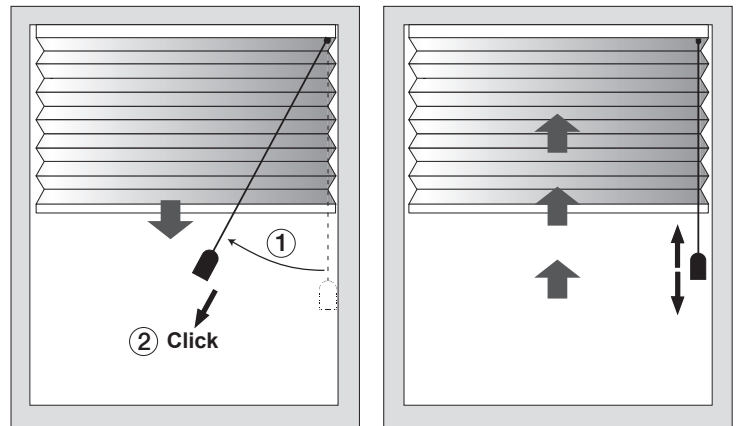

-Your blind Manufacturer

Please read this instructions carefully before fitting the blind

Blinds must be fitted by skilled personnel.
Wrong installation may result in accidents.

Alterations of the blind must be approved by the blind manufacturer.
No screws for fixing are enclosed. Always use appropriate screws and plugs suited for the wall or ceiling material where the blind is fitted!

CHILD SAFETY

See page 4!

↔	
0-900 mm	3
901-1800 mm	4
1801-2700 mm	5
2701-3000 mm	6

OBS! Alltid 2 beslag vid reglagesidan!
Attn.! Always 2 brackets by the pullcord!

1

INSTALLATION

MANÖVRERING

DEMONTERING