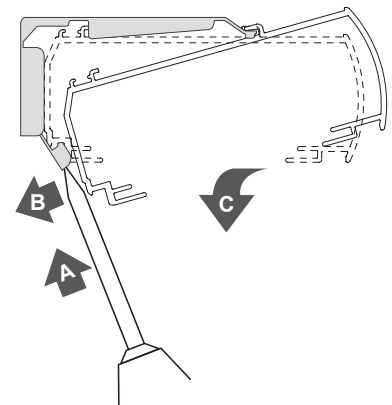

No screws for fixing are enclosed. Always use appropriate screws and plugs suited for the wall or ceiling material where the blind is fitted!

CHILD SAFETY

See page 4!

↔	
0-900 mm	2
901-1800 mm	3
1801-2700 mm	4
2701-3000 mm	5

1

Takmonterad
Celingmounted

INSTALLATION

MANÖVRERING

DEMONTERING

Feltryck, fel och ändringar kan ev. förekomma.
Misprints, errors and changes may occur