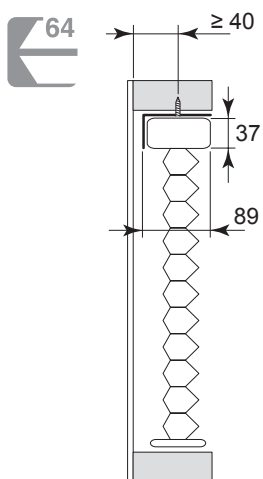

No screws for fixing are enclosed. Always use appropriate screws and plugs suited for the wall or ceiling material where the blind is fitted!

CHILD SAFETY

See page 4!

↔	
0-900 mm	2
901-1800 mm	3
1801-2700 mm	4
2701-3000 mm	5