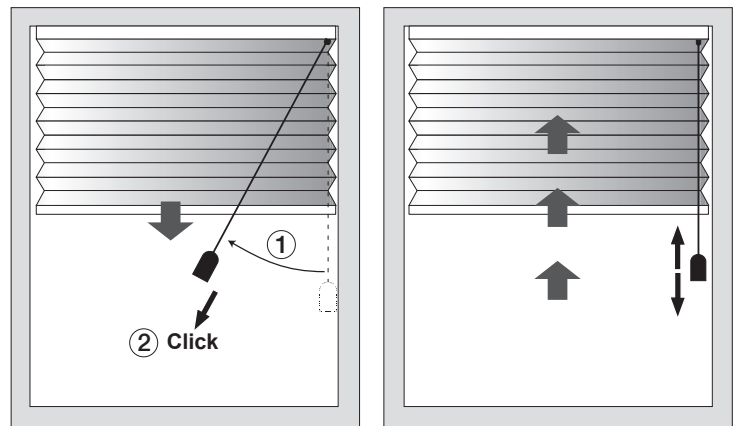

No screws for fixing are enclosed. Always use appropriate screws and plugs suited for the wall or ceiling material where the blind is fitted!

CHILD SAFETY

See page 4!

↔	
0-900 mm	2
901-1800 mm	3
1801-2700 mm	4
2701-3000 mm	5

1

Takmonterad
Celingmounted

INSTALLATION

MANÖVRERING

DEMONTERING

Feltryck, fel och ändringar kan ev. förekomma.
Misprints, errors and changes may occur