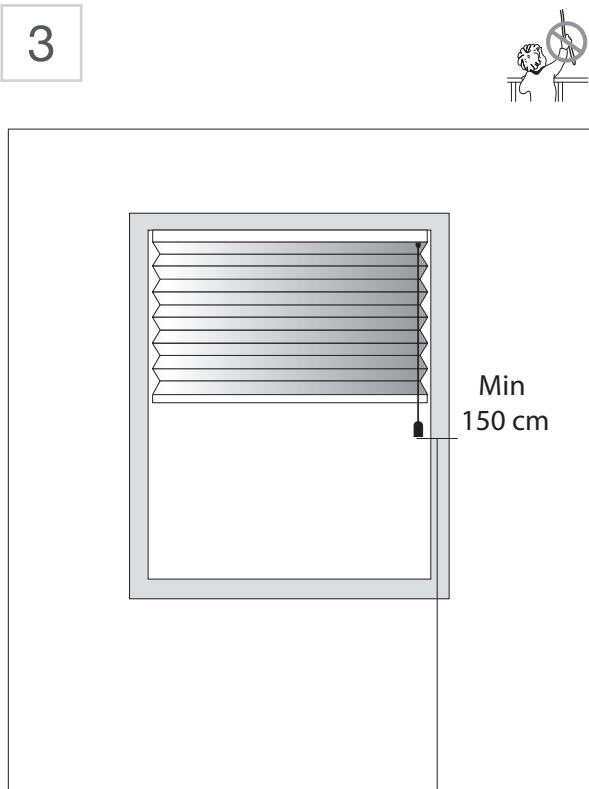

No screws for fixing are enclosed. Always use appropriate screws and plugs suited for the wall or ceiling material where the blind is fitted!

CHILD SAFETY

See page 4!

↔	
0-900 mm	2
901-1800 mm	3
1801-2700 mm	4
2701-3000 mm	5

1

Takmonterad
Celingmounted

INSTALLATION

MANÖVRERING

DEMONTERING

Feltryck, fel och ändringar kan ev. förekomma.
Misprints, errors and changes may occur