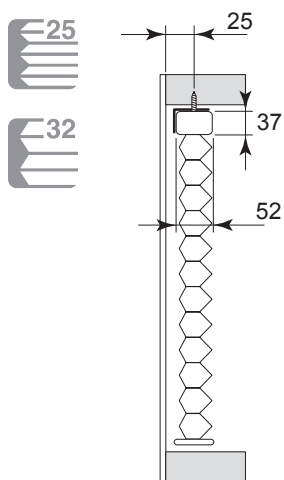

-Your blind Manufacturer

Please read this instructions carefully before fitting the blind

Blinds must be fitted by skilled personnel.
Wrong installation may result in accidents.

Alterations of the blind must be approved by the blind manufacturer.
No screws for fixing are enclosed. Always use appropriate screws and plugs suited for the wall or ceiling material where the blind is fitted!

CHILD SAFETY

See page 4!

↔	
0-900 mm	2
901-1800 mm	3
1801-2700 mm	4
2701-3000 mm	5

1a

Takmonterad
Ceilingmounted

1b

Väggmonterad
Wallmounted

INSTALLATION