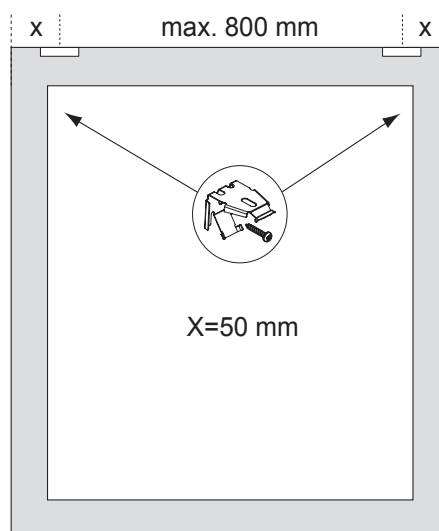

-Your blind Manufacturer

Please read this instructions carefully before fitting the blind

Blinds must be fitted by skilled personnel.
Wrong installation may result in accidents.

Alterations of the blind must be approved by the blind manufacturer.
No screws for fixing are enclosed. Always use appropriate screws and plugs suited for the wall or ceiling material where the blind is fitted!

CHILD SAFETY

See page 4!

↔	
0-900 mm	2
901-1800 mm	3
1801-2700 mm	4
2701-3000 mm	5

1a

Takmonterad
Ceilingmounted

1b

Väggmonterad
Wallmounted

INSTALLATION