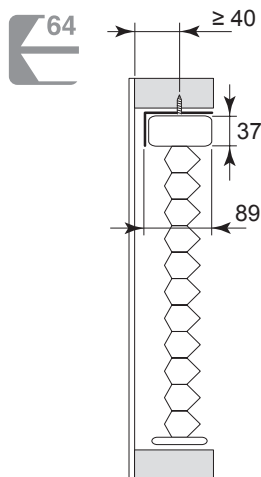

Always use appropriate screws and plugs suited for the wall or ceiling material where the blind is fitted!

↔	
0-900 mm	2
901-1800 mm	3
1801-2400 mm	4

1a

Takmonterad
Ceilingmounted

1b

Väggmonterad
Wallmounted