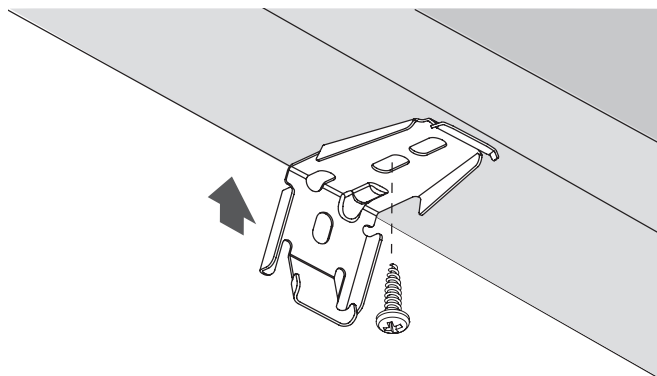

Always use appropriate screws and plugs suited for the wall or ceiling material where the blind is fitted!

↔	
0-900 mm	2
901-1800 mm	3
1801-2400 mm	4

1a

Takmonterad
Ceilingmounted

1b

Väggmonterad
Wallmounted