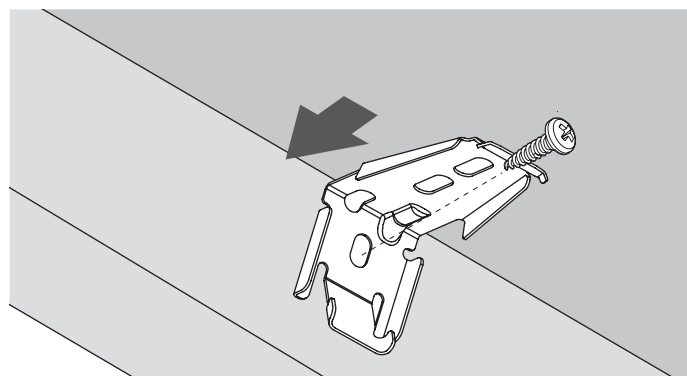

Always use appropriate screws and plugs suited for the wall or ceiling material where the blind is fitted!

↔	
0-900 mm	2
901-1800 mm	3
1801-2400 mm	4

1a

Takmonterad
Ceilingmounted

1b

Väggmonterad
Wallmounted