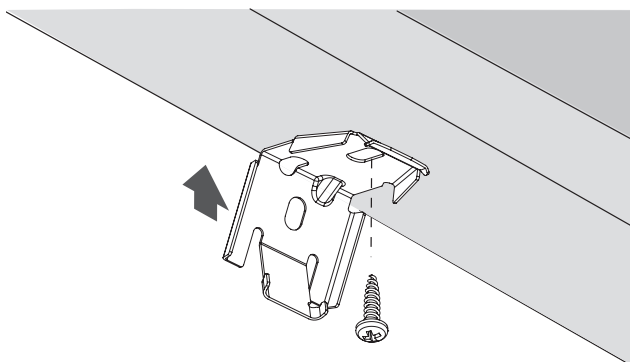

Always use appropriate screws and plugs suited for the wall or ceiling material where the blind is fitted!

INSTALLATION

↔	
0-900 mm	2
901-1800 mm	3
1801-2400 mm	4

1a

Takmonterad
Ceilingmounted

1b

Väggmonterad
Wallmounted