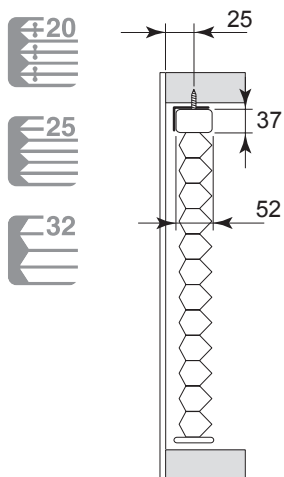

Always use appropriate screws and plugs suited for the wall or ceiling material where the blind is fitted!

INSTALLATION

↔	
0-900 mm	2
901-1800 mm	3
1801-2400 mm	4

1a

Takmonterad
Ceilingmounted

1b

Väggmonterad
Wallmounted