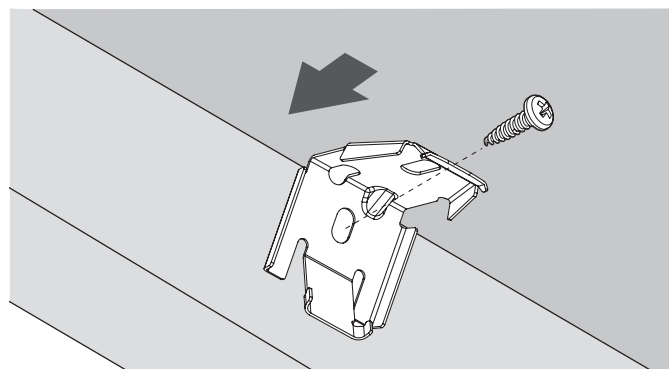

Always use appropriate screws and plugs suited for the wall or ceiling material where the blind is fitted!

INSTALLATION

↔	
0-900 mm	2
901-1800 mm	3
1801-2400 mm	4

1a

Takmonterad
Ceilingmounted

1b

Väggmonterad
Wallmounted