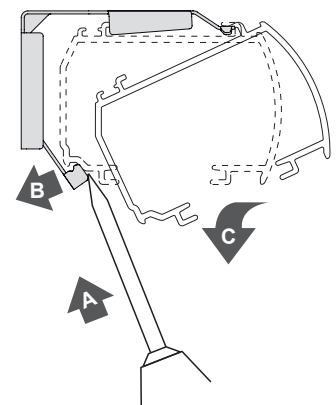

DEMONTERING

Feltryck, fel och ändringar kan ev. förekomma.
Misprints, errors and changes may occur