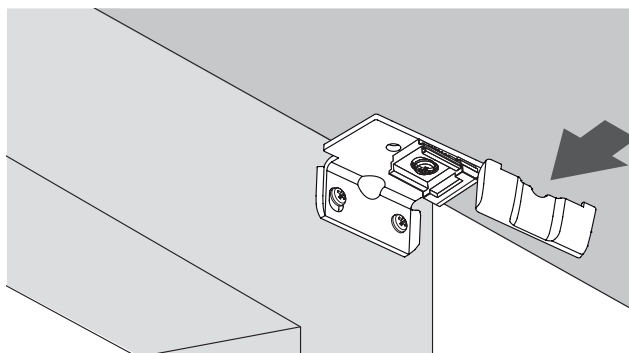

Always use appropriate screws and plugs suited for the wall or ceiling material where the blind is fitted!

1a

Takmonterad
Ceilingmounted

ELLER
OR

1b

Väggmonterad (ej 32 mm)
Wallmounted (not 32 mm)

3

4