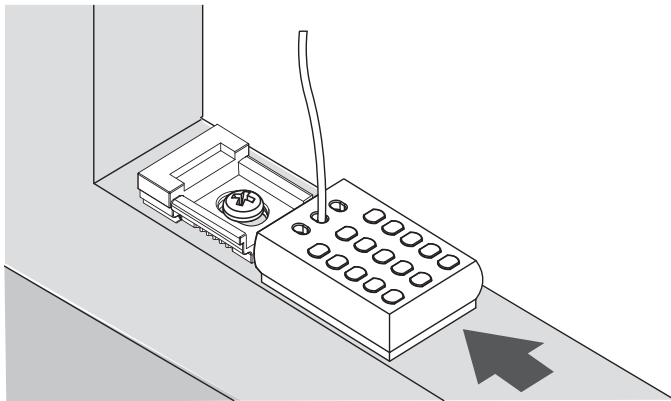

Always use appropriate screws and plugs suited for the wall or ceiling material where the blind is fitted!

1a

Takmonterad
Ceilingmounted

ELLER
OR

1b

Väggmonterad (ej 32 mm)
Wallmounted (not 32 mm)

3

4