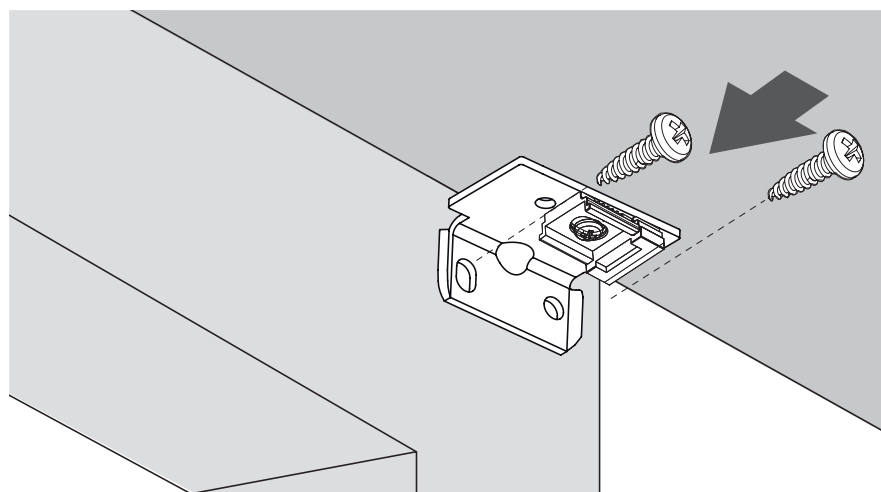

Always use appropriate screws and plugs suited for the wall or ceiling material where the blind is fitted!

1a

Takmonterad
Ceilingmounted

ELLER
OR

1b

Väggmonterad (ej 32 mm)
Wallmounted (not 32 mm)

3

4