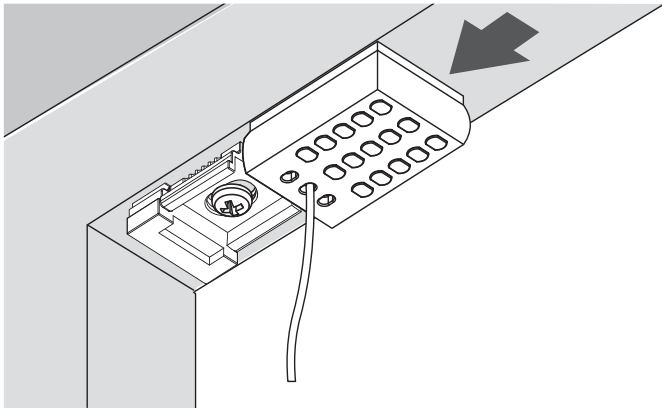

Always use appropriate screws and plugs suited for the wall or ceiling material where the blind is fitted!

1a

Takmonterad
Ceilingmounted

ELLER
OR

1b

Väggmonterad (ej 32 mm)
Wallmounted (not 32 mm)

3

4