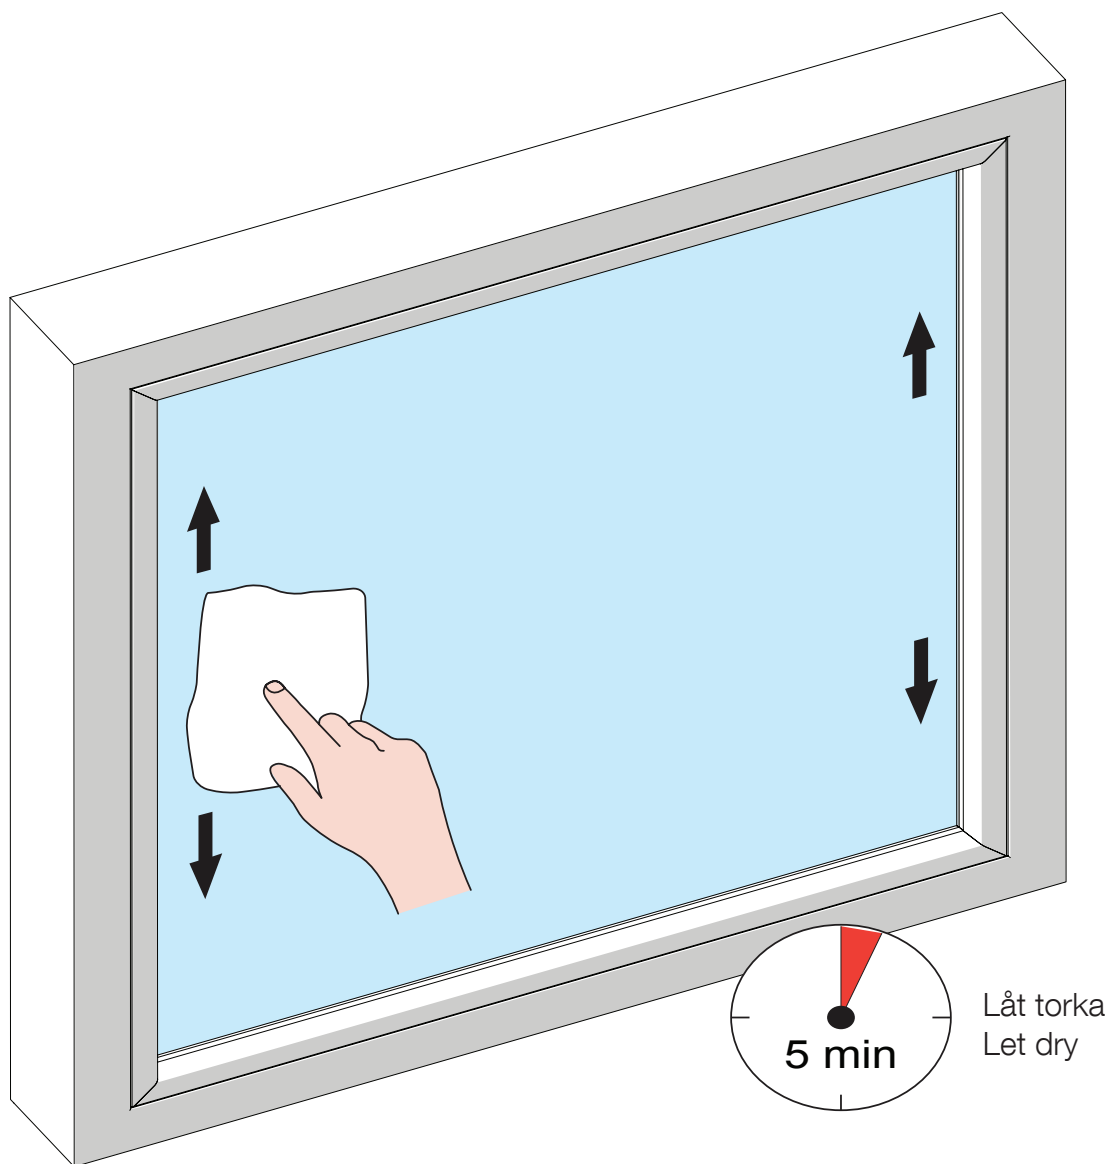

Förändringar av plissé & duettegardinen måste godkännas av tillverkaren.
Använd lämpliga skruv och plugg, anpassade för omständigheterna i vägg eller tak.

EN**Dear Customer,**

this dimensionally accurate blind was produced especially according to your requirements. High quality materials and a design that is perfect in function and elegance guarantee a long service lifetime and thus ensure great pleasure in the purchased product.

Always use appropriate screws and plugs suited for the wall or ceiling material where the blind is fitted!

1

INSTALLATION

2

3

INSTALLATION

4

5