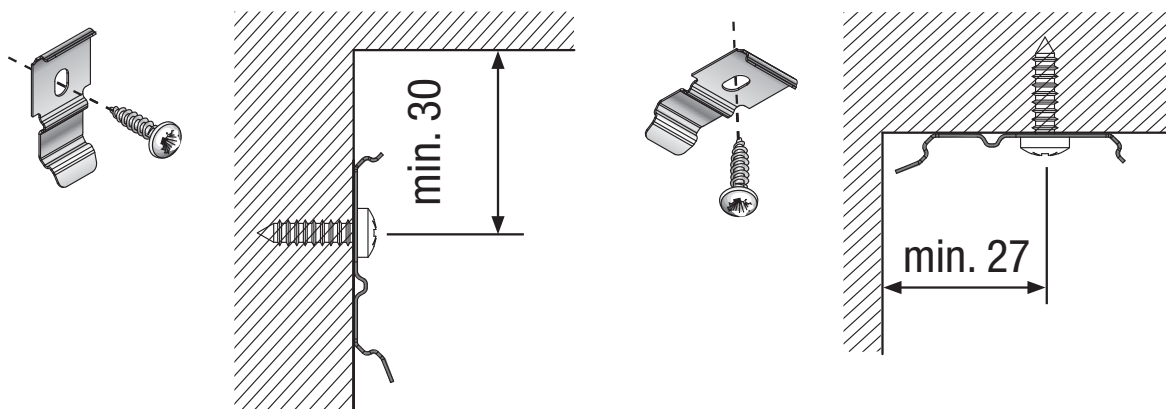

Your blind Manufacturer

Please read this instructions carefully before fitting the blind

Blinds must be fitted by skilled personnel.
Wrong installation may result in accidents.

Alterations of the blind must be approved by the blind manufacturer.
No screws for fixing are enclosed. Always use appropriate screws and plugs suited for the wall or ceiling material where the blind is fitted!

CHILD SAFETY

See page 12!

Mörkläggnig, Blackout

För montage utan clips se sidan 9-10!

Mounting without clips see page 9-10!

| | | | |
|---|--------------|---------------|----------------|
|  | 300 – 660 mm | 661 – 1230 mm | 1231 – 1800 mm |
|  | 2 | 3 | 4 |

INSTALLATION

1

2

3

4

INSTALLATION

5

i