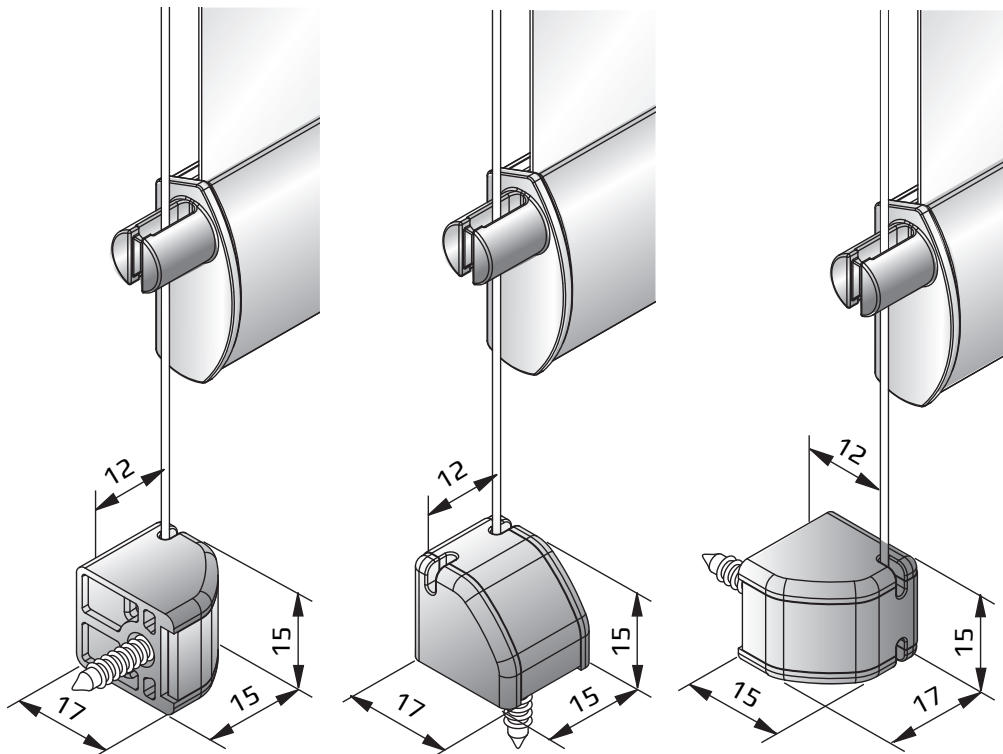

CHILD SAFETY

See page 12!

INSTALLATION

	<p>300 – 1000 mm</p>	<p>1001 – 1900 mm</p>	<p>1901 – 2800 mm</p>
	<p>2</p>	<p>3</p>	<p>4</p>

INSTALLATION

1

2

3

4

INSTALLATION

5

i

A

B

Tillval | Wirestyrning
Option | Cord guide

6