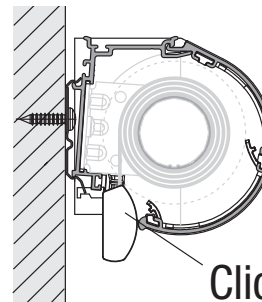

CHILD SAFETY

See page 12!

INSTALLATION

	<p>300 – 1000 mm</p>	<p>1001 – 1900 mm</p>	<p>1901 – 2800 mm</p>
	<p>2</p>	<p>3</p>	<p>4</p>

INSTALLATION

1

2

3

4

INSTALLATION

5

i

A

B

Tillval | Wirestyrning
Option | Cord guide

6