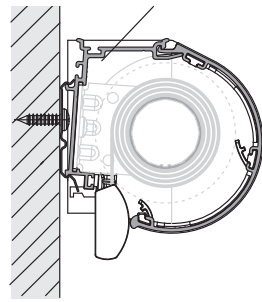

CHILD SAFETY

See page 12!

INSTALLATION

	<p>300 – 1000 mm</p>	<p>1001 – 1900 mm</p>	<p>1901 – 2800 mm</p>
	<p>2</p>	<p>3</p>	<p>4</p>

INSTALLATION

1

2

3

4

INSTALLATION

5

i

A

B

Tillval | Wirestyrning
Option | Cord guide

6