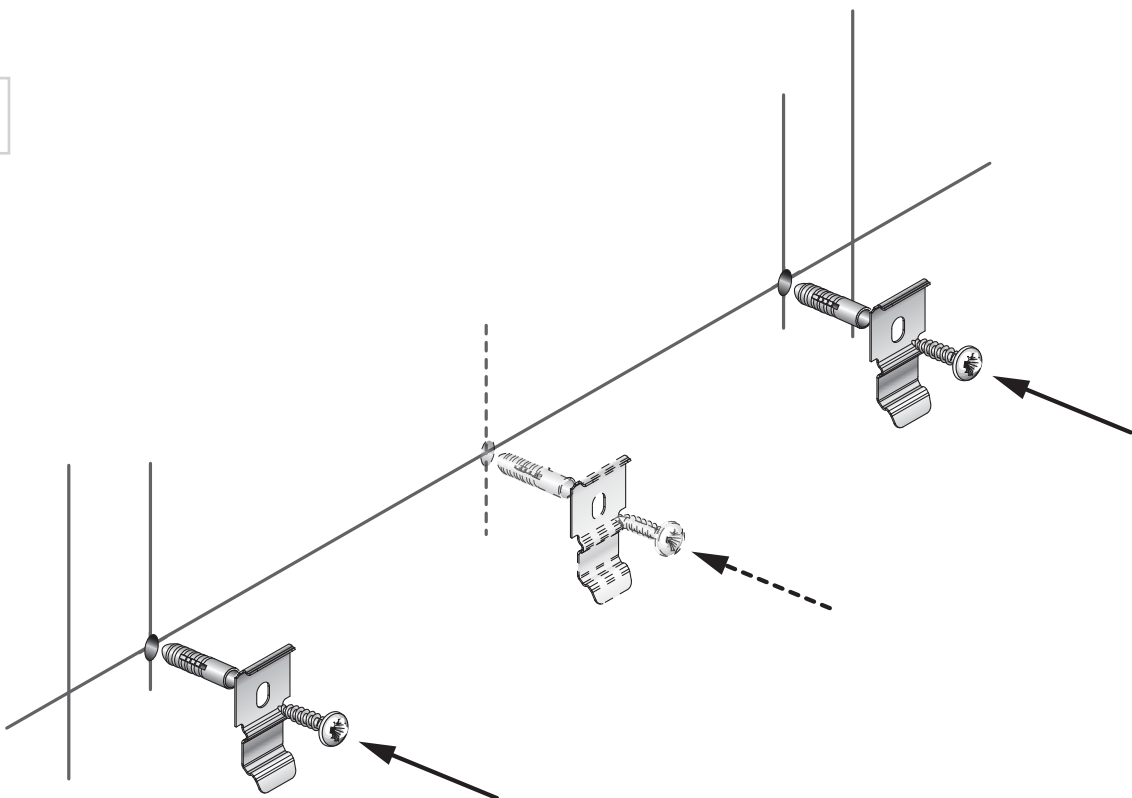

CHILD SAFETY

See page 12!

INSTALLATION

	<p>300 – 1000 mm</p>	<p>1001 – 1900 mm</p>	<p>1901 – 2800 mm</p>
	<p>2</p>	<p>3</p>	<p>4</p>

INSTALLATION

1

2

3

4

INSTALLATION

5

i

A

B

Tillval | Wirestyrning
Option | Cord guide

6