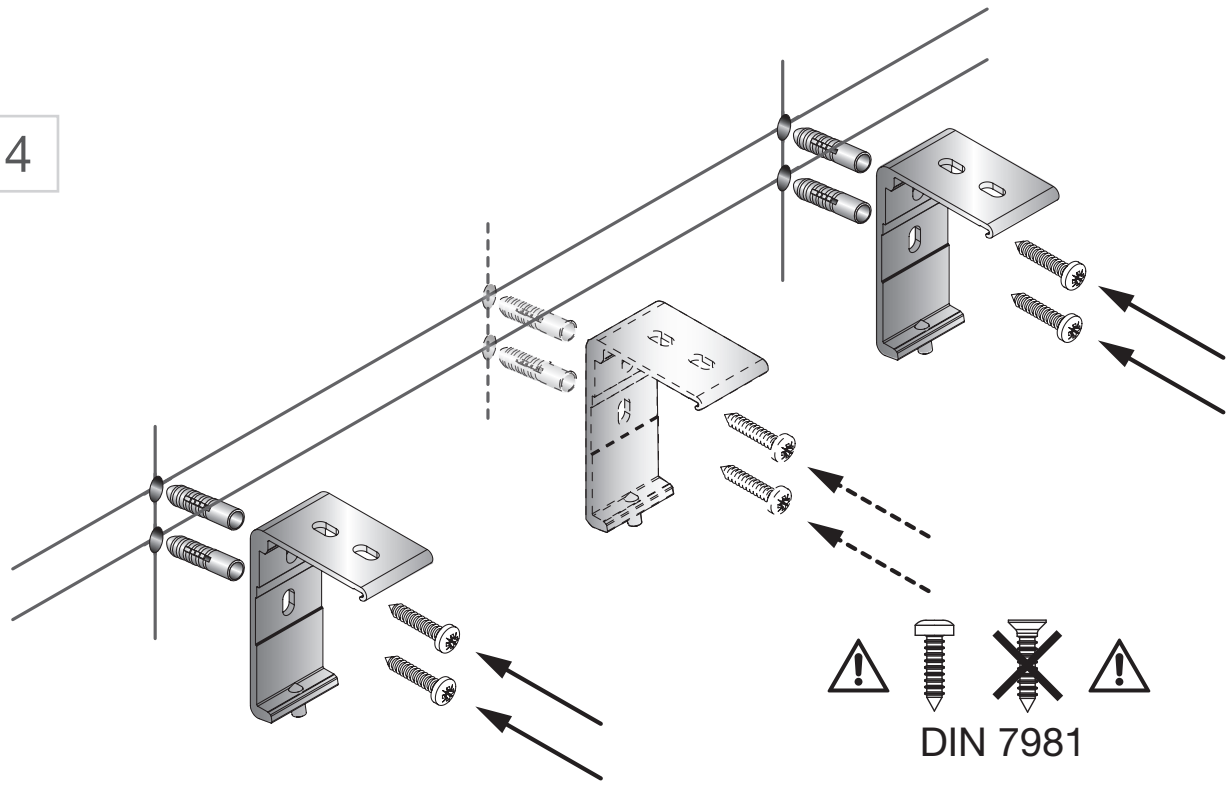

INSTALLATION

	300 – 1000 mm	1001 – 1900 mm	1901 – 2800 mm
	2	3	4

INSTALLATION

3

4

INSTALLATION

5

Tillval | Wirestyrning
Option | Cord guide