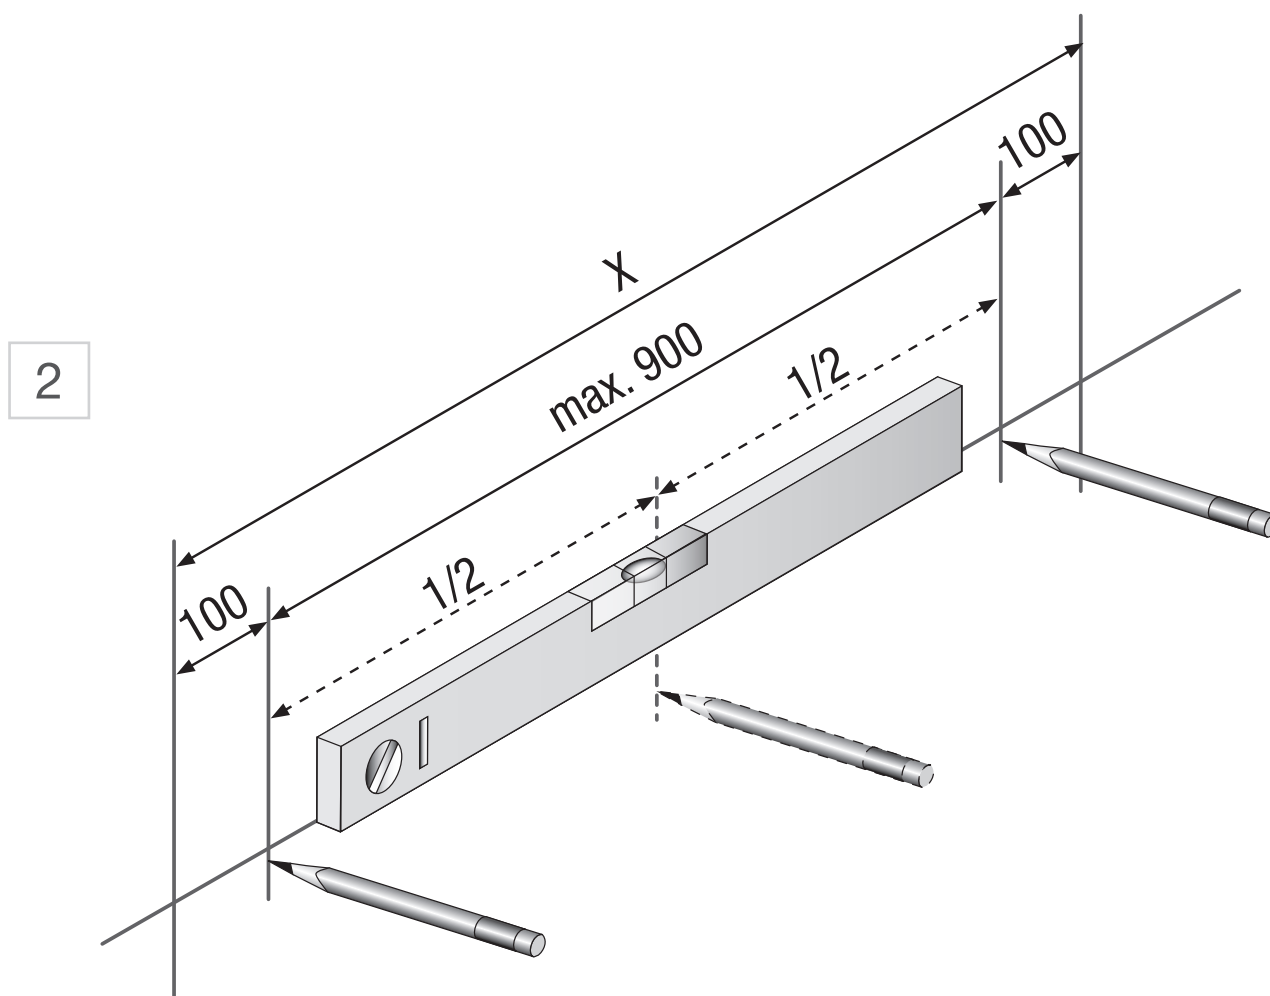

INSTALLATION

	300 – 1000 mm	1001 – 1900 mm	1901 – 2800 mm
	2	3	4

INSTALLATION

3

4

INSTALLATION

5

Tillval | Wirestyrning
Option | Cord guide