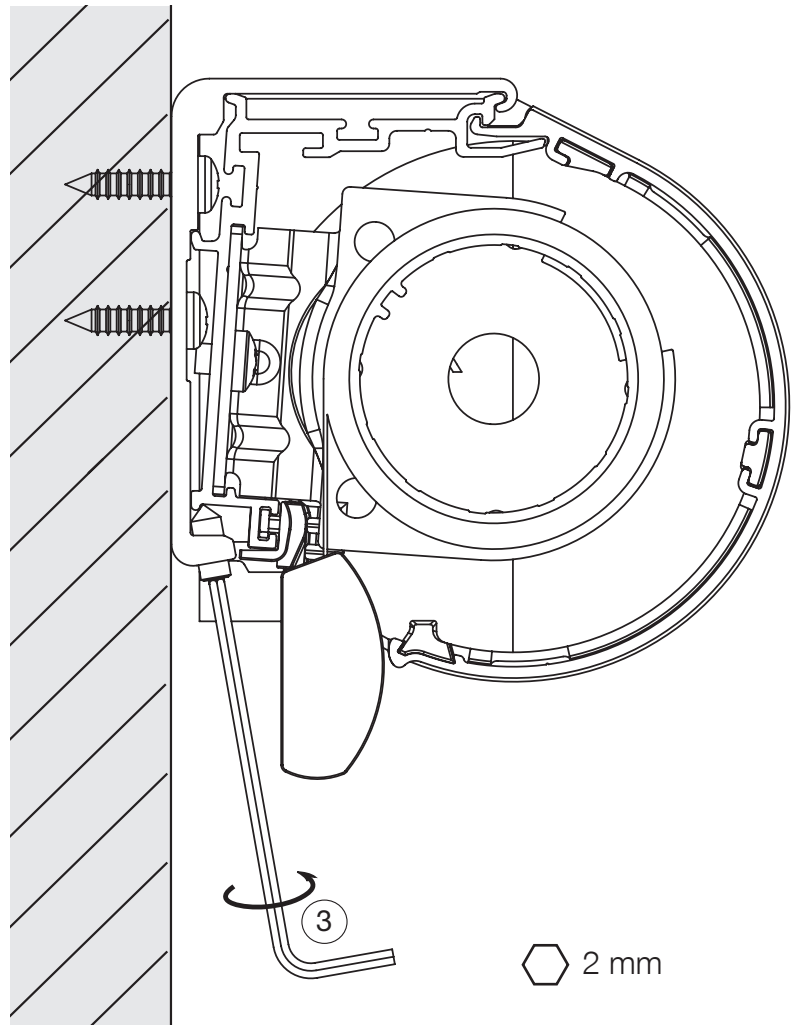

INSTALLATION

	300 – 1000 mm	1001 – 1900 mm	1901 – 2800 mm
	2	3	4

INSTALLATION

3

4

INSTALLATION

5

Tillval | Wirestyrning
Option | Cord guide