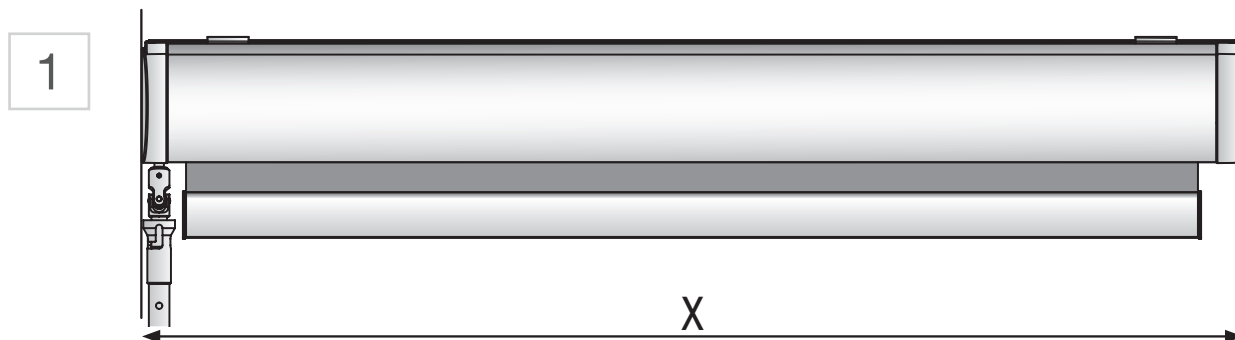

INSTALLATION

	300 – 1000 mm	1001 – 1900 mm	1901 – 2800 mm
	2	3	4

INSTALLATION

3

4

INSTALLATION

5

Tillval | Wirestyrning
Option | Cord guide