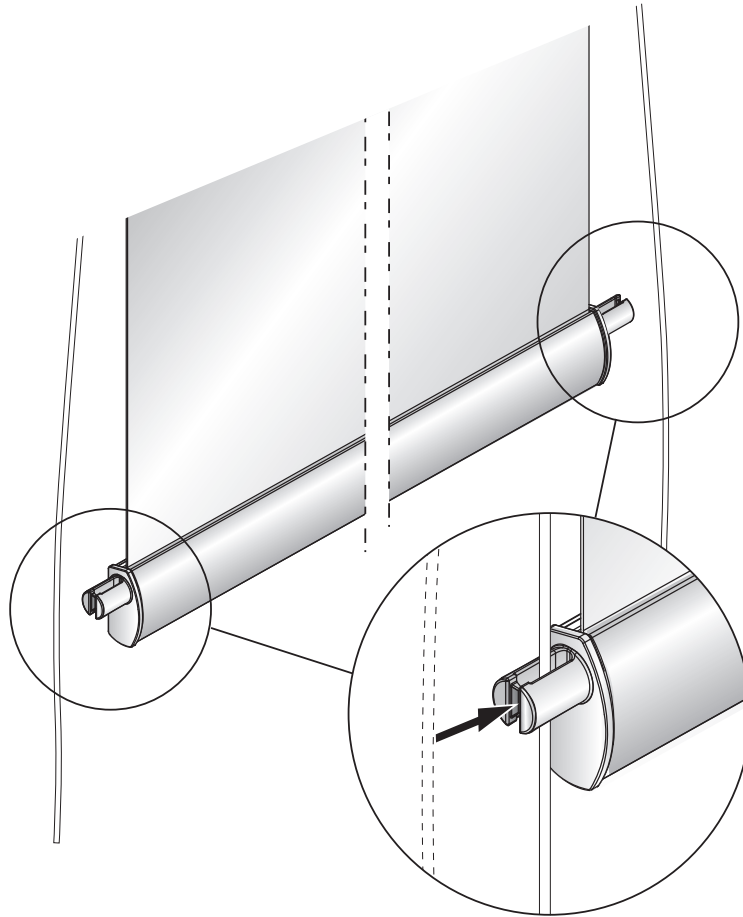

Tillval | Wirestyrning
Option | Cord guide

6