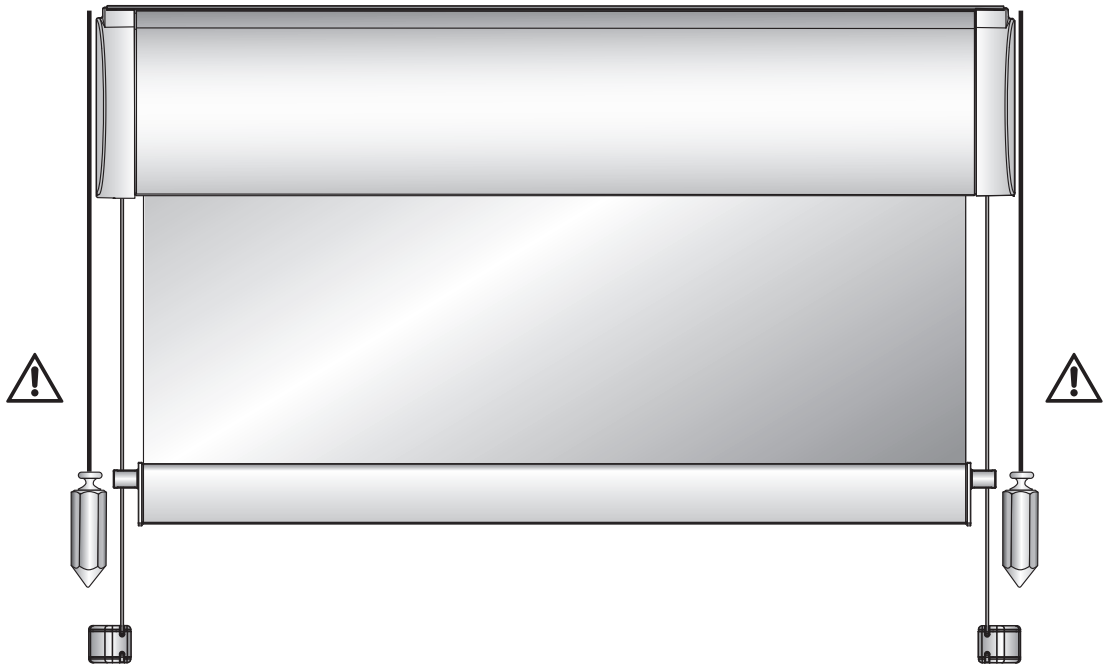

Tillval | Wirestyrning
Option | Cord guide

7