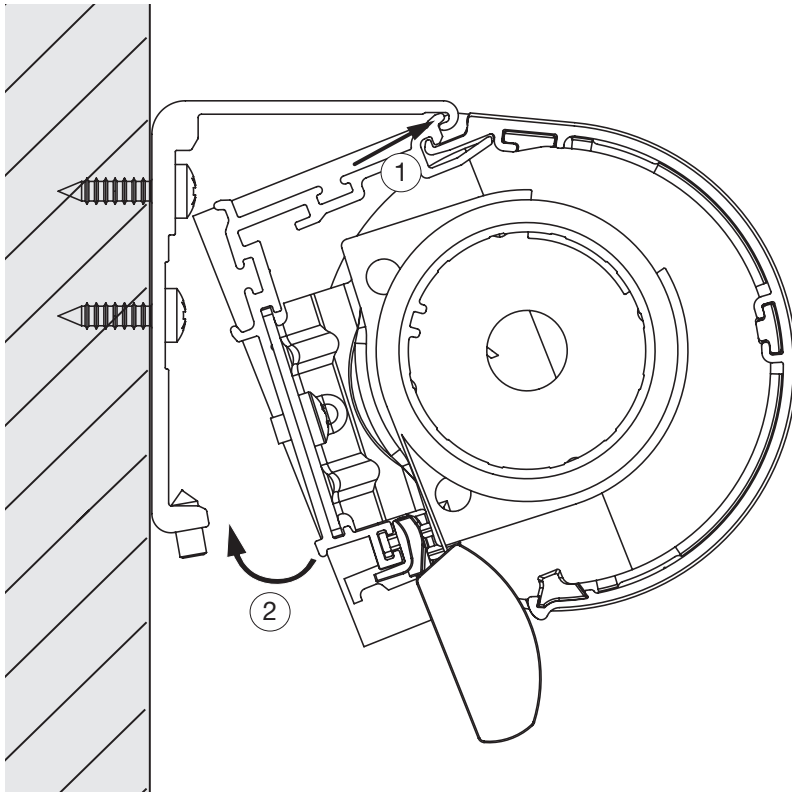

INSTALLATION

	300 – 1000 mm	1001 – 1900 mm	1901 – 2800 mm
	2	3	4

INSTALLATION

3

4

INSTALLATION

5

Tillval | Wirestyrning
Option | Cord guide