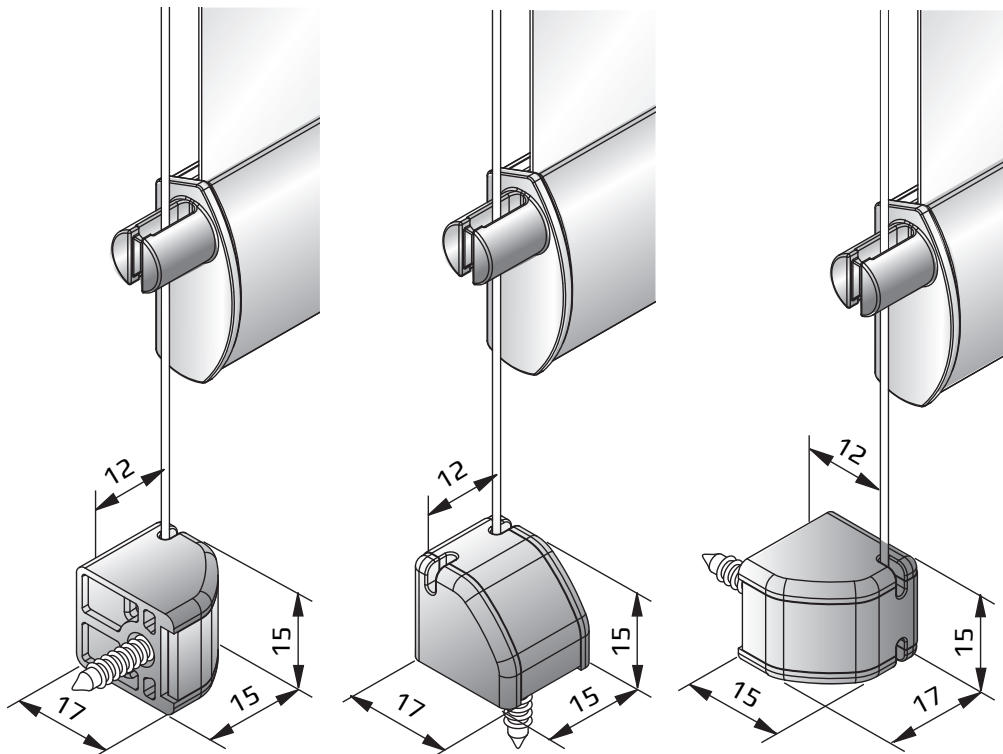

Tillval | Wirestyrning
Option | Cord guide

6