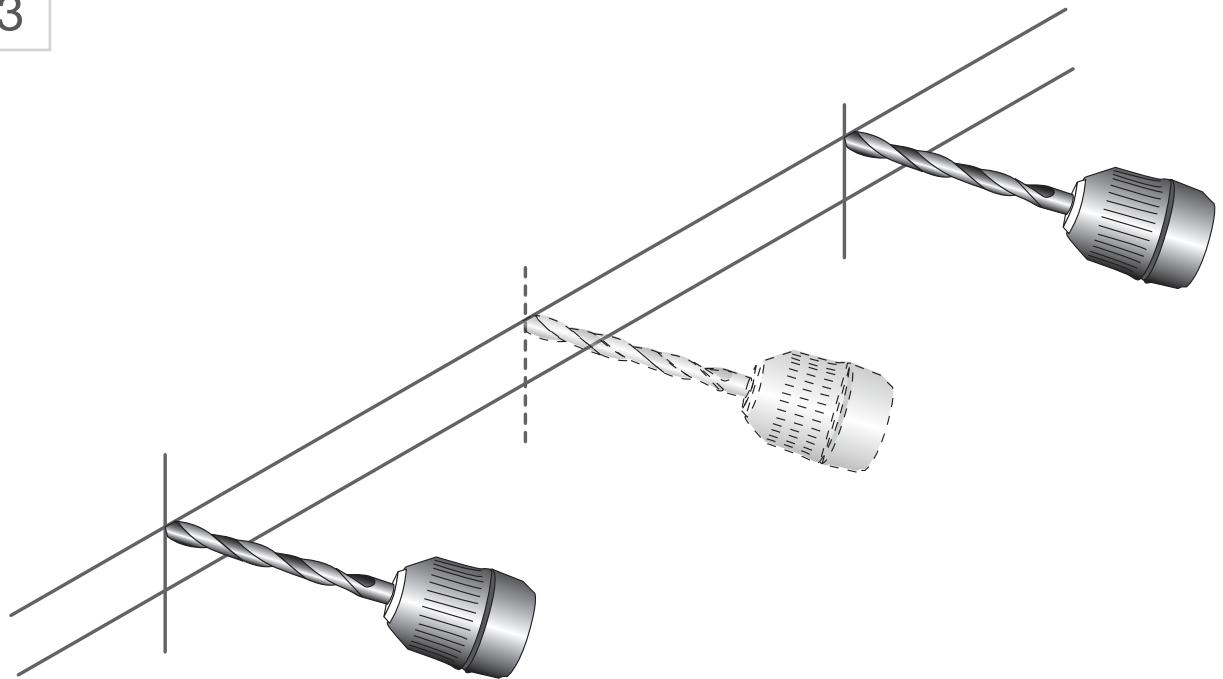

INSTALLATION

	300 – 1000 mm	1001 – 1900 mm	1901 – 2800 mm
	2	3	4

INSTALLATION

3

4

INSTALLATION

5

Tillval | Wirestyrning
Option | Cord guide