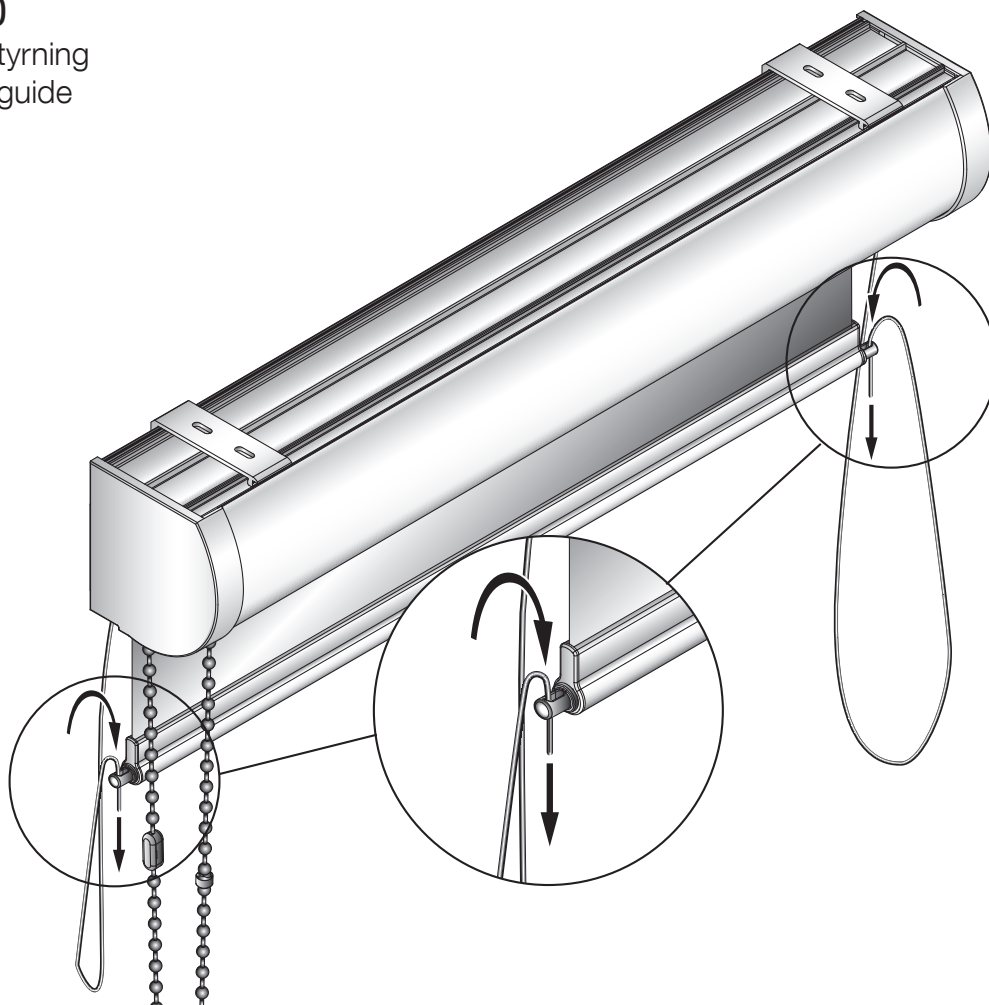

Följ instruktionerna i manualen för Rullgardin L Kasset
Follow the instructions in the manual for Rullgardin L Kasset

i 1-10
Wirestyrning
Cord guide

1